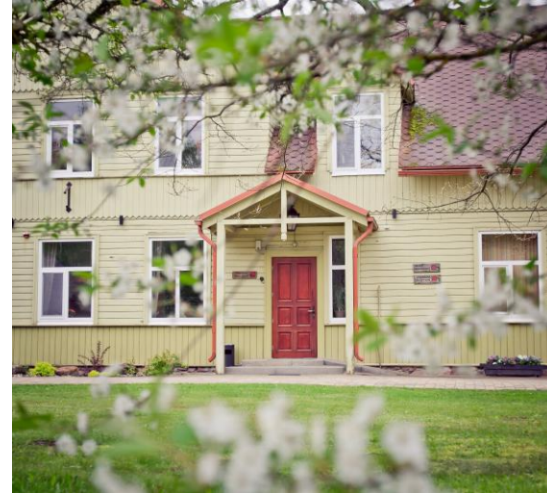

Pilsberģu krogs

Foto autors: Pilsberģu kroga foto arhīvs

Open all year round, this café serves traditional European and Latvian dishes as well as local fish.

Catering service for celebrations;

Catering for tourist groups;

Banquet room for up to 30 persons;

Restaurant room for 25 persons;

Summer terrace for 30 persons.

The café offers exhibitions of various artists, craftsmen and artisans all year round. Concerts. Themed evenings.