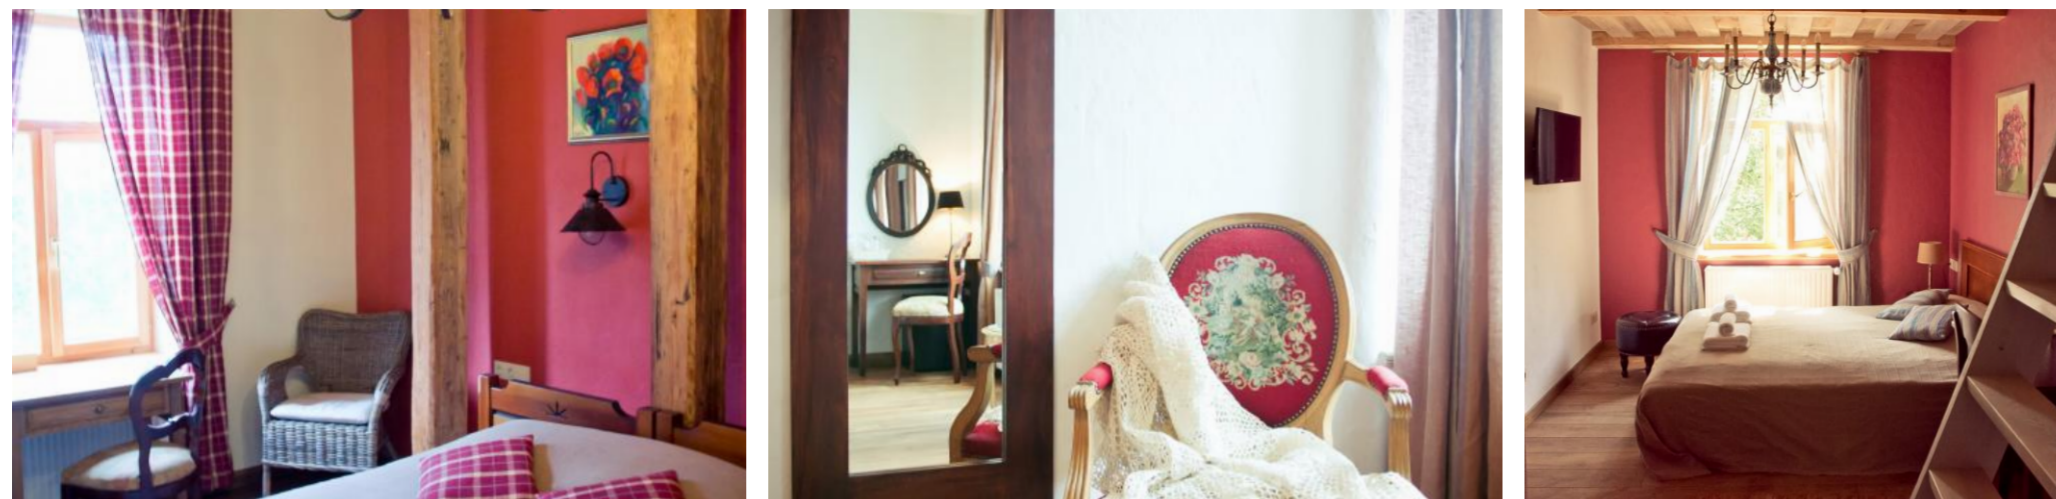

Hotel PILSBERĢU KROGS

2014. – In 2015, 13 well-furnished rooms were renovated and newly built, which can accommodate 36 people. The rooms are furnished with elegant wooden furniture, more comfortable beds and textiles from natural materials. Each room has a bathroom with shower, WC, hair dryer. Additional amenities include LCD TV and WiFi. Breakfast is available in the hotel restaurant. Depending on the season and demand.

Make a reservation by the indicated phones (+371 27436888; +371 29374463), by e-mail: info@pilsbergi.lv or www.booking.com

- Arriving at 16.00
  Check out till 12.00
- Free car parking.
- Guarded storage for bicycles and motorcycles.
- Bike rental.
- Playground for children.

Numuru daudzums un kopējais gultasvietu skaits:

Gultasvietu skaits: 36 Numuru skaits: 13

Papildus informācija:

Teritorijas noma Veļasmašīna Iespējami norēķini ar maksājumu karti Kafējnīca Iespējami norēķini skaidrā naudā Konferenču telpas Atļauti mājdzīvnieki

Gājējiem draudzīgs Autostāvvietā Piemērots personām ar īpašām vajadzībām Duša Apkure Ēdiens līdzņemšanai Brokastis (papildus maksa) Spēļu laukums bērniem

Telpas svinībām Āra terase Vietas kempieriem Velo noma WC Wi-Fi

+371+37127436888

info@pilsbergi.lv

www.pilsbergi.lv

Pilsbergi, Jūrkalnes pagasts

Pr. Ot. Tr. Ce. Pk. Se. Sv.

08:00-20:00

Jūrkalne, P111, Jūrkalne, Jūrkalnes pagasts, LV-3626, Latvija